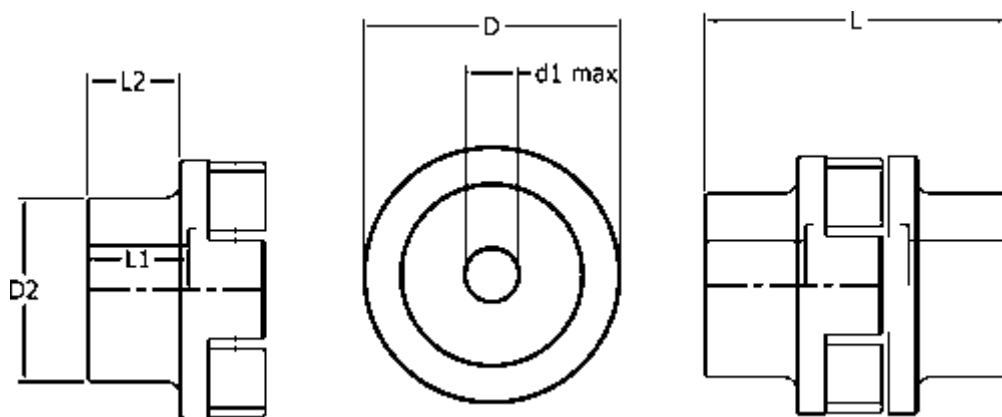

Data Sheet

Article number: 3302300200

Description: Tschan Hub ST S300 part 200
Maks. boring 140 mm

Measures

D	= 300
d1 max	= 140
D2	= 200
L	= 330
L1	= 131.5
L2	= 107.5